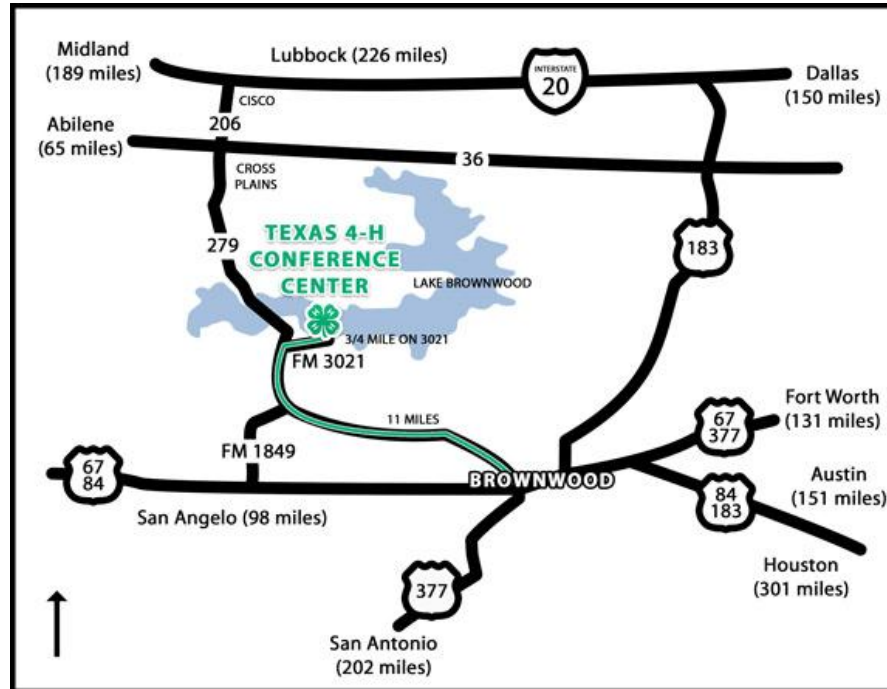

TEXAS WOMAN TO WOMAN CONFERENCE DIRECTIONS TO LAKE BROWNWOOD, TX

- From Brownwood travel North on TX-279 11 miles. Turn right on FM Road 3021; then 3/4 mile on the left to the main gate of the Texas 4-H Conference Center.
- From Abilene travel East on TX-36 to Cross Plains. Turn right onto TX-206. TX-206 becomes TX-279. Travel 21 miles. Turn left onto FM Road 3021; then 3/4 mile on the left to the main gate of the Texas 4-H Conference Center.
- From Dallas/Ft. Worth travel West on Interstate 20. Exit TX-206, travel south to Cross Plains. Continue, road becomes TX-279. Travel 21 miles. Turn left onto FM Road 3021; then 3/4 mile on the left to the main gate of the Texas 4-H Center.
- From Austin travel North on US-183 to Goldthwaite. Turn left onto TX-84 West 30.5 miles. Turn left onto Early Blvd/ US-183/ US-377/ US-67/ US-84. Follow directions above from Brownwood.

RETURN ADDRESS:

Texas Woman to Woman

P.O. Box 10803

Midland, TX 79702-7803